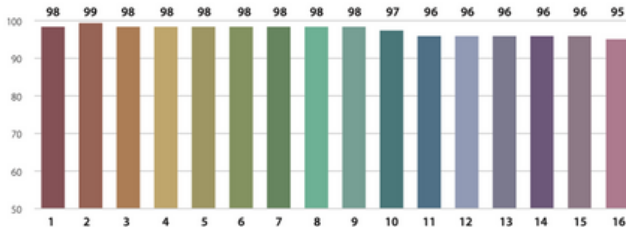

| MODE | 10' / 3M | 20' / 6M | 30' / 9M |
|-------|----------|----------|----------|
| 3200k | 1,420 | 355 | 158 |
| 4300k | 1,520 | 380 | 169 |
| 5600k | 1,660 | 415 | 184 |

Spectrum curve @3200K

Spectrum curve @5600K

TM-30 @ 3200K

TM-30 @ 5600K