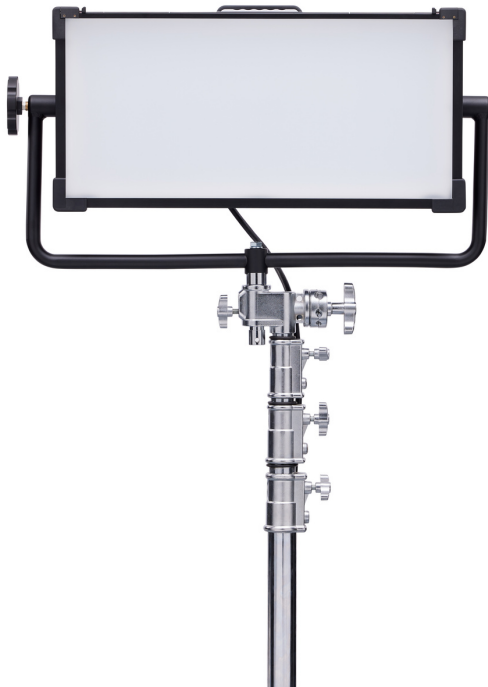

PART #350.1100

The Quantum Studio ("QS") uses a full 500 watts and generates over 30,000 lumens of output. As part of Cineo's Quantum™ series of high power soft lighting, the Quantum Studio utilizes our new LED technology created for the Quantum II, reaching a TM-30 rating of +99. With its intuitive touchscreen interface, a complete suite of lighting options is easily accessible. Offering full connectivity for remote operation using DMX/RDM, ethernet or WIFI.

APPLICATIONS

- Film and Television
- Virtual Production
- Commercial productions
- Corporate video

PRODUCT FEATURES

- C2Os StageLynx software on fixture
- Wired Network, WIFI, DMX / RDM
- WIFI Hotspot capable
- Virtual Production capable
- Variable CCT 2000k - 10,000K +/- Green Control
- 30,000 Lumens Output
- Saturated Color Control
- User effects / Presets Recorder and player

PRODUCT SPECIFICATIONS

SOURCE

| | |
|----------------------------------|---|
| LED details | HiCRI 2700K / HiCRI 6500K / Red / Blue / Green LEDs |
| Max Lumens at 5600K | 30,000 Lumens |
| L70 rating (hours to 70% Output) | >30,000 |