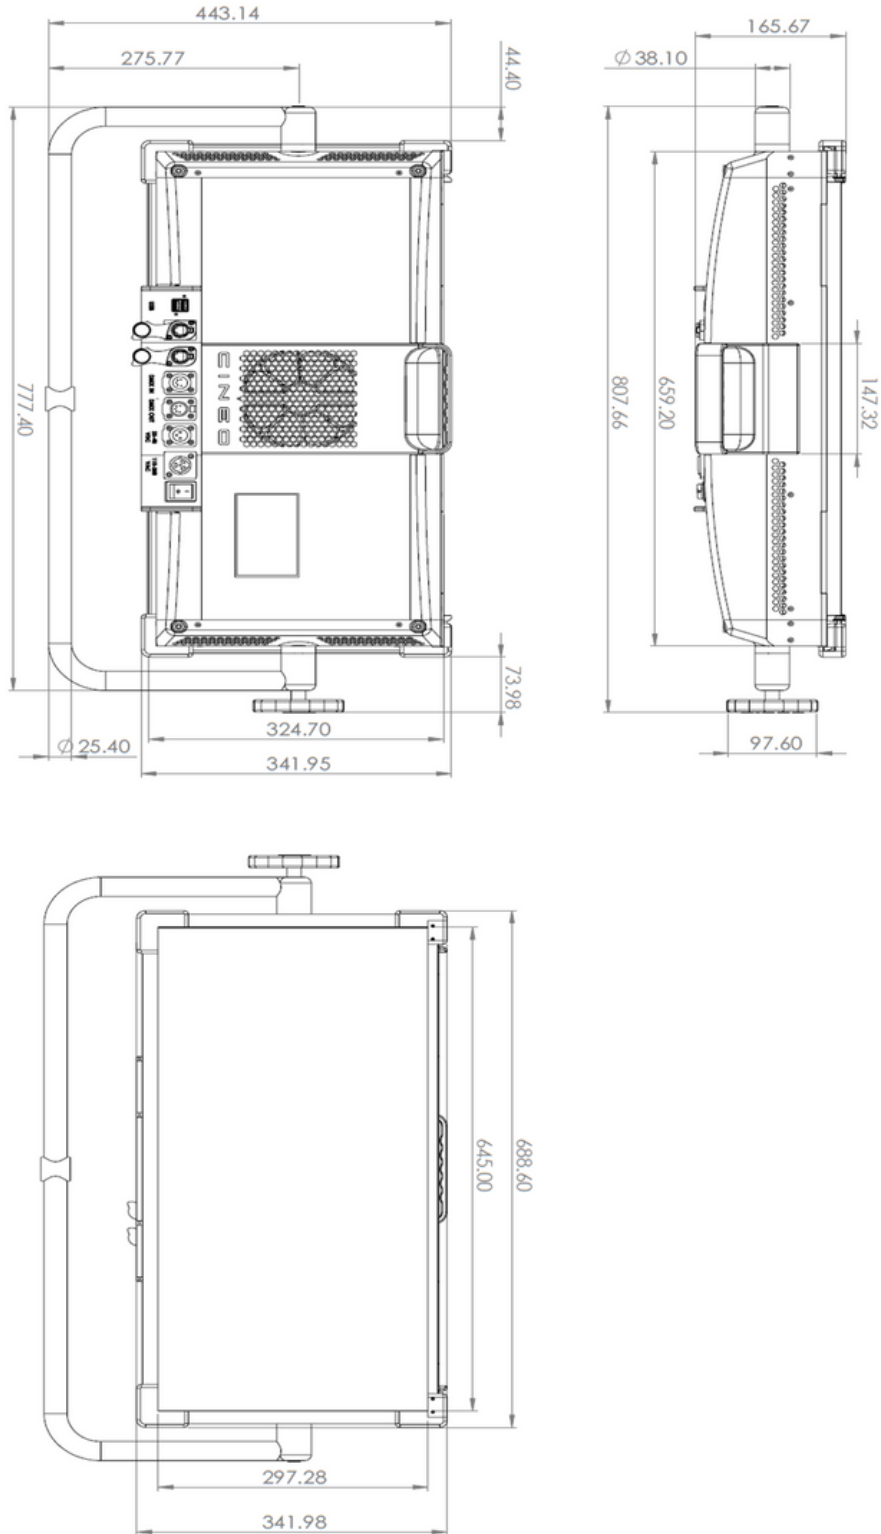

PRODUCT SPECIFICATIONS

PRODUCT SPECIFICATIONS

WITH DIFFUSER:

ILLUMINANCE FOOT CANDLES

MODE	10' / 3M	20' / 6M	30' / 9M
3200K	124	31	14
4300K	133	33	15
5600k	146	36	16

ILLUMINANCE LUX

MODE	10' / 3M	20' / 6M	30' / 9M
3200k	1,330	333	148
4300k	1,430	358	159
5600k	1,570	393	174

WITHOUT DIFFUSER:

ILLUMINANCE FOOT CANDLES

MODE	10' / 3M	20' / 6M	30' / 9M
3200k	132	33	15
4300k	141	35	16
5600k	154	39	17

ILLUMINANCE LUX

MODE	10' / 3M	20' / 6M	30' / 9M
3200k	1,420	355	158
4300k	1,520	380	169
5600k	1,660	415	184

Spectrum curve @3200K