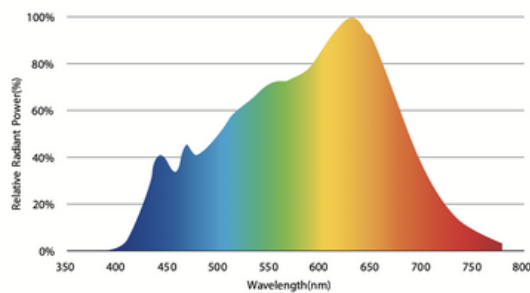

PRODUCT SPECIFICATIONS

WITH DIFFUSER:

ILLUMINANCE FOOT CANDLES

MODE	10' / 3M	20' / 6M	30' / 9M
3200K	124	31	14
4300K	133	33	15
5600k	146	36	16

ILLUMINANCE LUX

MODE	10' / 3M	20' / 6M	30' / 9M
3200k	1,330	333	148
4300k	1,430	358	159
5600k	1,570	393	174

WITHOUT DIFFUSER:

ILLUMINANCE FOOT CANDLES

MODE	10' / 3M	20' / 6M	30' / 9M
3200k	132	33	15
4300k	141	35	16
5600k	154	39	17

ILLUMINANCE LUX

MODE	10' / 3M	20' / 6M	30' / 9M
3200k	1,420	355	158
4300k	1,520	380	169
5600k	1,660	415	184

Spectrum curve @3200K