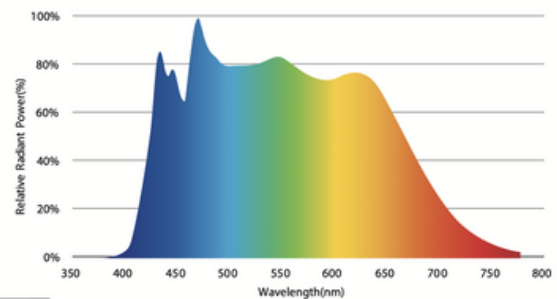

ILLUMINANCE LUX

| MODE | 10' / 3M | 20' / 6M | 30' / 9M |
|-------|----------|----------|----------|
| 3200k | 1,330 | 333 | 148 |
| 4300k | 1,430 | 358 | 159 |
| 5600k | 1,570 | 393 | 174 |

WITHOUT DIFFUSER:

ILLUMINANCE FOOT CANDLES

| MODE | 10' / 3M | 20' / 6M | 30' / 9M |
|-------|----------|----------|----------|
| 3200k | 132 | 33 | 15 |
| 4300k | 141 | 35 | 16 |
| 5600k | 154 | 39 | 17 |

ILLUMINANCE LUX

| MODE | 10' / 3M | 20' / 6M | 30' / 9M |
|-------|----------|----------|----------|
| 3200k | 1,420 | 355 | 158 |
| 4300k | 1,520 | 380 | 169 |
| 5600k | 1,660 | 415 | 184 |

Spectrum curve @3200K

Spectrum curve @5600K